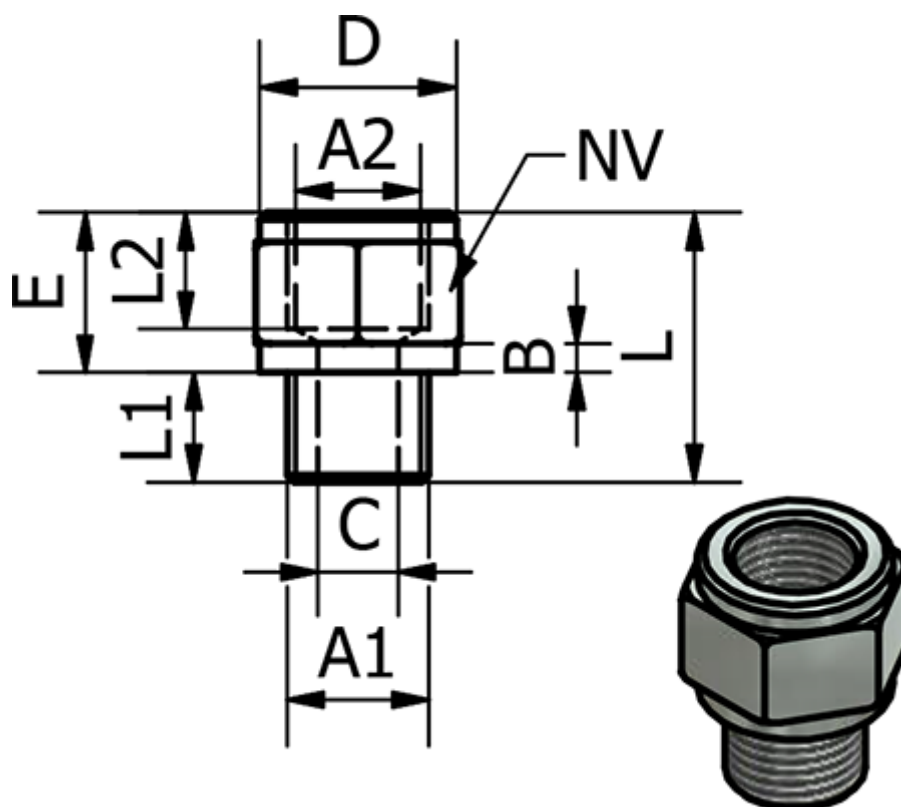

Data Sheet

Article number: 5891120TR121

Description: Nipple sleeve 1120TR - 121
R1/2" - G1"

Measures

A1 = 1/2"

L2 = 12.5

A2 = 1"

NV = 38

B = 3

C = 15

D = 37.5

E = 18

L = 31

L1 = 13